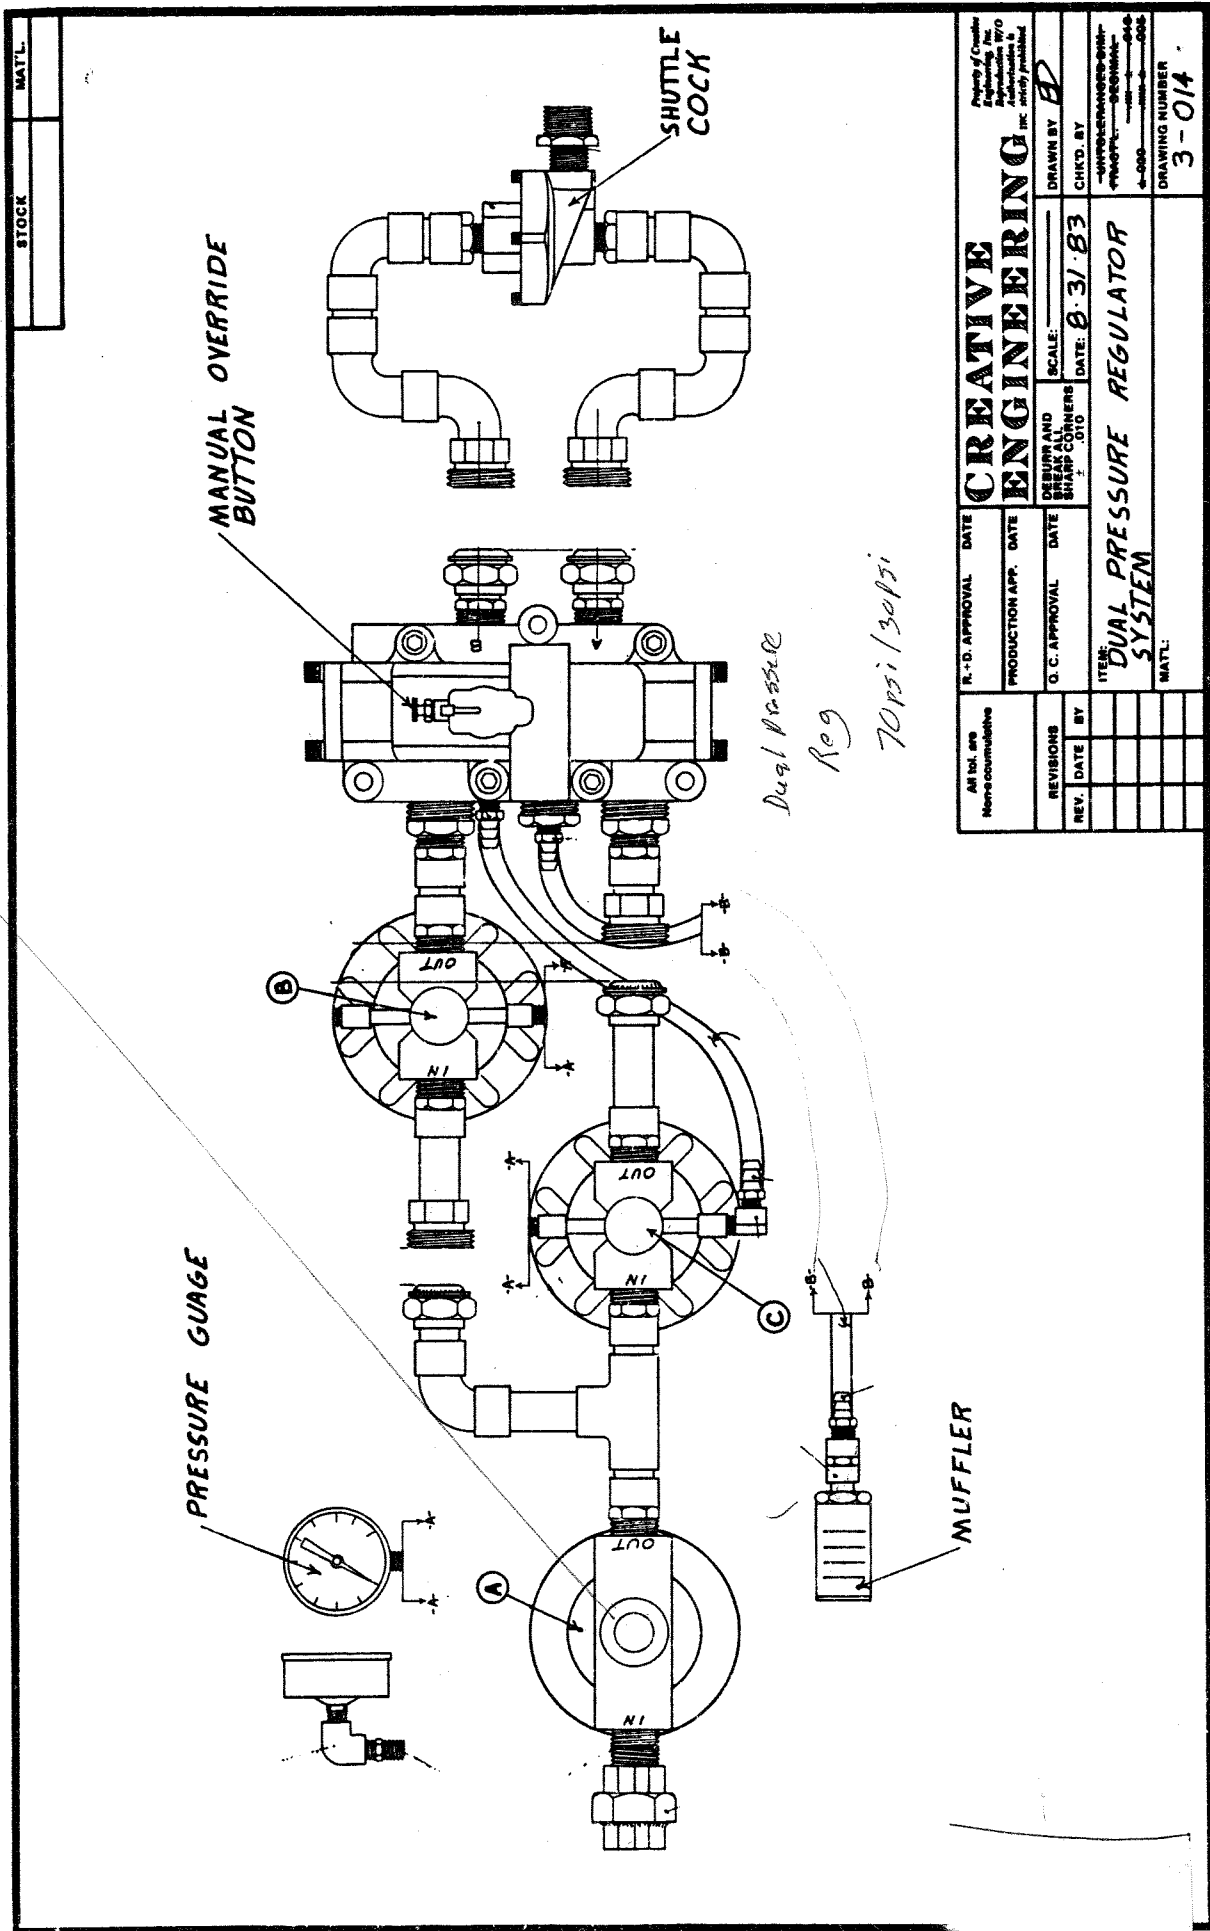

coil hose Pneumatics 732-390-8480
 926-152-500

TOP dome 8824-11A

3-014

STOCK	MAT'L
-------	-------

CREATIVE ENGINEERING <small>Company of Creative Engineers, Inc. 10000 10000 10000</small>		DRAWN BY: B CHKD. BY:
R. D. APPROVAL DATE PRODUCTION APP. DATE G. C. APPROVAL DATE	DEBURN AND SHARP CORNERS .010	SCALE: _____ DATE: 8-31-83
REVISIONS REV. DATE BY	ITEM: DUAL PRESSURE REGULATOR SYSTEM DRAWING NUMBER: 3-014	

Coil hose Pneumatics 732-390-8480
 928-752-500

TOP dome 8824-11A

3-014

STOCK	MAT'L
-------	-------

CREATIVE ENGINEERING <small>Company of Creative Engineers, Inc. 4000 W. 10th Avenue, Suite 100, Aurora, Colorado 80012</small>		DRAWN BY: ED CHKD. BY:
R. & D. APPROVAL DATE PRODUCTION APP. DATE O. C. APPROVAL DATE	SCALE: _____ DATE: 8-31-83	DEBURN AND SHARP CORNERS .010
REVISIONS REV. DATE BY	ITEM: DUAL PRESSURE REGULATOR SYSTEM DRAWING NUMBER: 3-014	